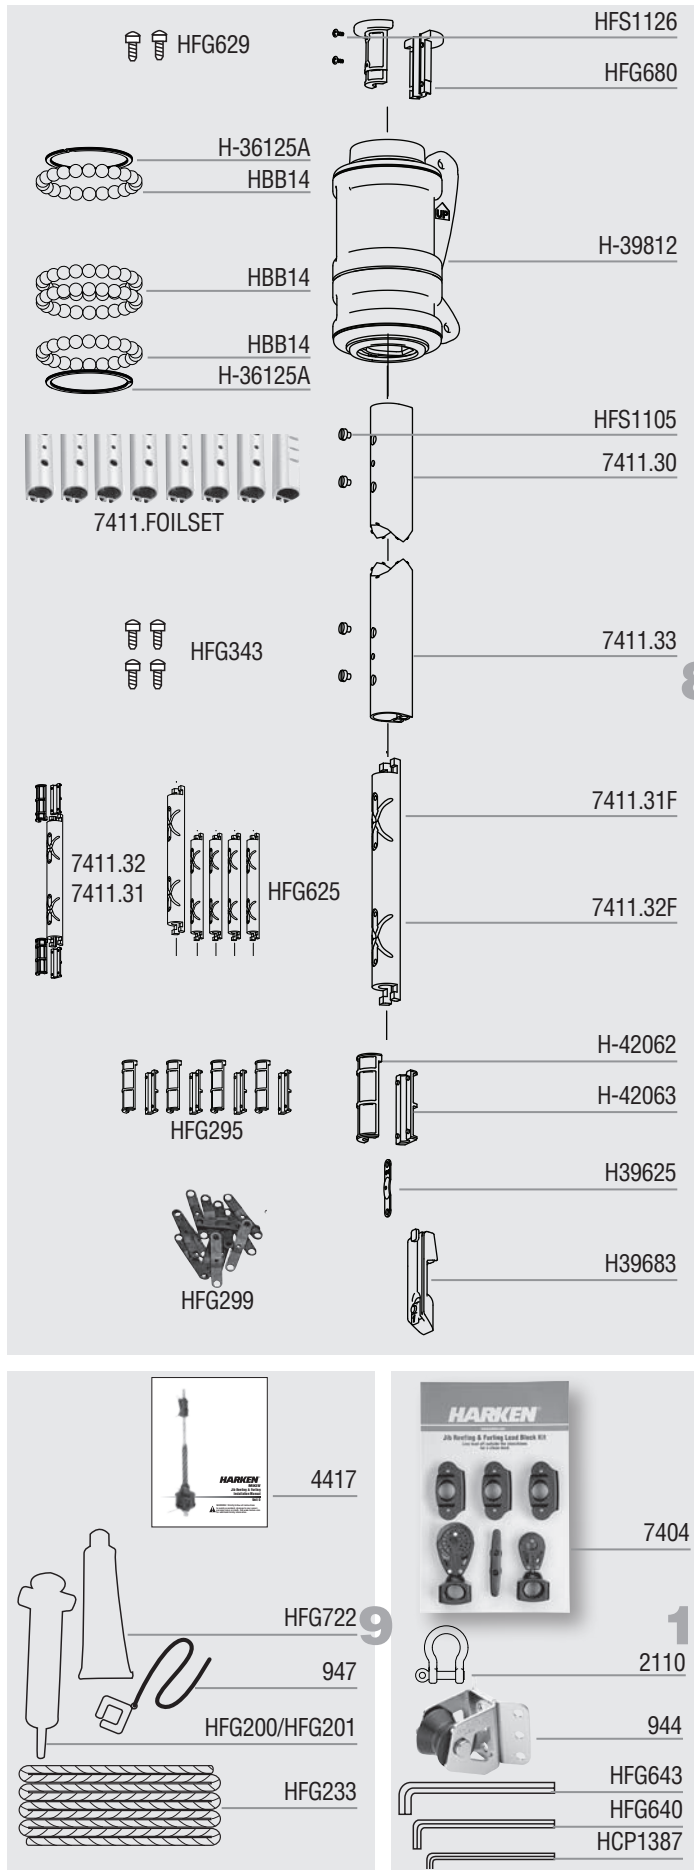

8

Description	Order	Part No.
Trim Cap Set w/o Screws	1	HFG680
Trim Cap Screw Set	1	HFG629
Trim Cap Screw	2	HFS1126
Halyard Swivel w/o Shackles	1	H-39812
Torlon Ball Bearings	96	HBB14
Clip/Smalley Ring	2	H-36125A
Foil Set	1	7411.FOILSET
Foil (7' / 2.13 m Luff)	6	7411.30
Foil (2' / 610 mm) Bottom	1	7411.33
Foil Screw Set	1	HFG343
Foil Screw	30	HFS1105
Connector Set w/o Bushings	1	HFG625
Connector (7" / 178 mm)	5	7411.31F
Connector Bottom (10.75" / 273 mm)	1	7411.32F
Connector Bushing Set	1	HFG295
Connector Bushing (Curved / Longer)	12	H-42062
Connector Bushing (Flat / Shorter)	12	H-42063
Connector w/Bushings	1	7411.31
Connector (6.5" / 165 mm)	1	7411.31F
Connector Bushing (Curved/Longer)	2	H-42062
Connector Bushing (Flat/Shorter)	2	H-42063
Connector w/Bushings Bottom	1	7411.32
Connector Bottom (10" / 254 mm)	1	7411.32F
Connector Bushing (Curved/Longer)	2	H-42062
Connector Bushing (Flat/Shorter)	2	H-42063
Connector Wedge Set	1	HFG299
Connector Wedge	14	H-39625
Feeder Set	1	H-39683
Feeder	1	H-35623B
Feeder Screw	1	HFS1129
Tab	1	H-35666A

8

9

Description	Order	Part No.
Instruction Manual	1	4417
Prefeeder	1	947
5200 Adhesive Set	1	HFG725
5200 Marine Adhesive Sealant	1	HFG722
Injector	1	HFG200 HFG201
7mm Single Braid Polyester (70', 21.3 m)	1	HFG233

10

Description	Order	Part No.
Lead Block Kit	1	7404
29 mm Outboard Lead Assembly	1	7403
57 mm Carbo Ratchet Assembly	1	7402
40 mm Carbo Assembly	1	7401
Horn Cleat	1	HCP168
Shackle	3	2110
Halyard Restrainer	1	944
Sheave/SS Inner Race Only	1	944A
Clevis Pin (1/4" x 1-0625" 18-8)	1	HFG467
Bracket-Large	1	HCP393
Cotter Pin (1/16" x .500" 18-8)	1	HFS118
Allen Wrenches		
2.5 mm	1	HCP1387
4 mm	1	HFG640
5 mm	1	HFG643

10