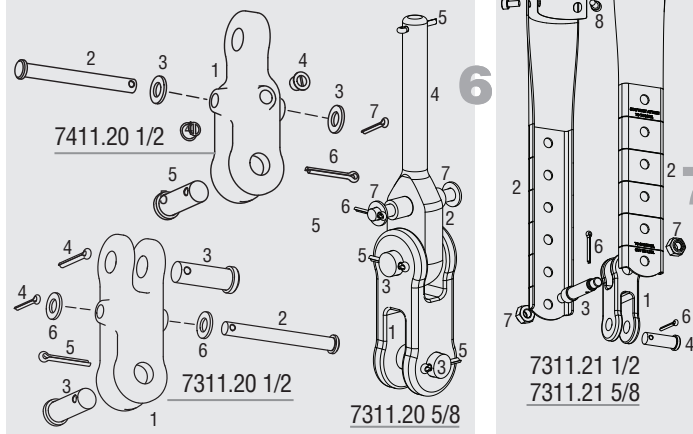

	Description	Order	Part No.
<b>1</b>	<b>Top Cover Assembly w/Screws</b>	<b>1</b>	<b>HFG686</b>
	Top Cover	2	H-35665D
	Top Cover Screw	2	HFS980
<b>2</b>	<b>Bottom Flange Assembly w/Screws</b>	<b>1</b>	<b>HFG687</b>
	Flange	2	H-35600C
	Bottom Flange Screw	2	HFS980
<b>3</b>	<b>Guard Assembly</b>	<b>1</b>	<b>HFG688</b>
	Guard Set	2	H-35199E
	Guard Screw	2	HFS1052
<b>4</b>	<b>Clamp with Screws</b>	<b>1</b>	<b>HFG696</b>
	Clamp	1	H-42954
	Clamp Screw	4	HFS827
<b>5</b>	<b>Hub Assembly</b>	<b>1</b>	<b>7411.10BASE</b>
	Ball Plugs	5	H-35144A
	Torlon Ball Bearing	24	HBB14
	Delrin Ball Bearing	96	HBB152
	Igus Crosspin Bushing	2	H-36636A

No.	Description	Order	Part No.
<b>6</b>	<b>Eye/Jaw Toggle Reversible</b>	<b>1</b>	<b>7411.20 1/2</b>
	1 Toggle	1	H-37675C
	2 Crosspin (5/16" x 2 3/4")	1	H-42396
	3 Nylon Washer	2	HFS1109
	4 Cross Hole Plug	2	H-42049
	5 Clevis Pin (1/2" x 1 5/32")	1	H-42395
	6 Cotter Pin (1/4" x 1" 18-8)	1	HFS220
<b>6</b>	<b>Jaw/Jaw Toggle</b>	<b>1</b>	<b>7311.20 1/2</b>
	1 Toggle	1	H-42336
	2 Crosspin (5/16" x 2 3/4")	1	H-42396
	3 Clevis Pin (1/2" x 1 5/32")	2	H-42395
	4 Cotter Pin (1/4" x 1" 18-8)	2	HFS220
	5 Cotter Pin (3/32" x 3/4" 18-8)	1	HFS181
	6 Nylon Washer	2	HFS1109
<b>6</b>	<b>Stud/Jaw Toggle</b>	<b>1</b>	<b>7311.20 5/8</b>
	1 Toggle	1	H-41300
	2 Crosspin (5/16" x 2 3/4")	1	H-42396
	3 Clevis Pin (5/8" x 1 1/2")	2	H-42397
	4 Stud	1	H-43207
	5 Cotter Pin (1/4" x 1" 18-8)	3	HFS220
	6 Cotter Pin (3/32" x 3/4" 18-8)	1	HFS181
<b>6</b>	<b>Long Link Plate w/Toggle</b>	<b>1</b>	<b>7311.21 1/2</b>
	1 Toggle	1	H-42159
	2 Strap	2	H-42178
	3 Upper Clevis Pin (Custom)	1	H-42170
	4 Lower Clevis Pin	1	H-42395
	5 Isolator	2	H-42182
	6 Cotter Pin	2	HFS220*
<b>6</b>	<b>Long Link Plate w/Toggle</b>	<b>1</b>	<b>7311.21 5/8</b>
	7 Nylock Nut (M10)	2	HFS846
	8 Allen Cap Screws (M6x1x12mm A4 (SH))	4	HFS876