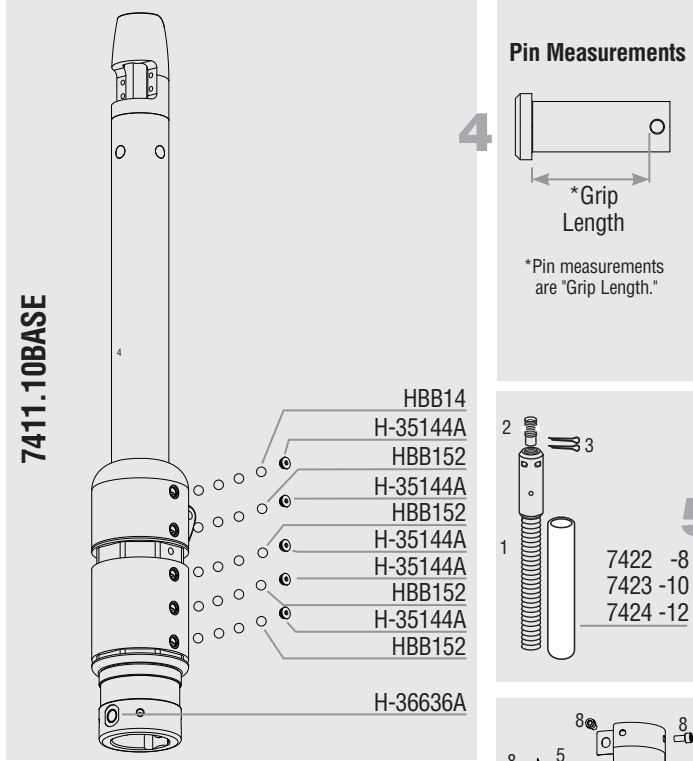

	Description	Order	Part No.
<b>1</b>	<b>Top Cover Assembly w/Screws</b>	<b>1</b>	<b>HFG686</b>
	Top Cover	2	H-35665D
	Top Cover Screw	2	HFS980
<b>2</b>	<b>Bottom Flange Assembly w/Screws</b>	<b>1</b>	<b>HFG687</b>
	Flange	2	H-35600C
	Bottom Flange Screw	2	HFS980
<b>3</b>	<b>Guard Assembly</b>	<b>1</b>	<b>HFG688</b>
	Guard Set	2	H-35199E
	Guard Screw	2	HFS1052
<b>4</b>	<b>Clamp with Screws</b>	<b>1</b>	<b>HFG696</b>
	Clamp	1	H-42954
	Clamp Screw	4	HFS827
<b>5</b>	<b>Hub Assembly</b>	<b>1</b>	<b>7411.10BASE</b>
	Ball Plugs	5	H-35144A
	Torlon Ball Bearing	24	HBB14
	Delrin Ball Bearing	96	HBB152
	Igus Crosspin Bushing	2	H-36636A

No.	Description	Order	Part No.
<b>6</b>	<b>Eye/Jaw Toggle Reversible</b>	<b>1</b>	<b>7411.20 1/2</b>
	1 Toggle	1	H-37675C
	2 Crosspin (5/16" x 2 3/4")	1	H-42396
	3 Nylon Washer	2	HFS1109
	4 Cross Hole Plug	2	H-42049
	5 Clevis Pin (1/2" x 1 5/32")	1	H-42395
	6 Cotter Pin (1/4" x 1" 18-8)	1	HFS220
<b>6</b>	<b>Jaw/Jaw Toggle</b>	<b>1</b>	<b>7311.20 1/2</b>
	1 Toggle	1	H-42336
	2 Crosspin (5/16" x 2 3/4")	1	H-42396
	3 Clevis Pin (1/2" x 1 5/32")	2	H-42395
	4 Cotter Pin (1/4" x 1" 18-8)	2	HFS220
	5 Cotter Pin (3/32" x 3/4" 18-8)	1	HFS181
	6 Nylon Washer	2	HFS1109
<b>6</b>	<b>Stud/Jaw Toggle</b>	<b>1</b>	<b>7311.20 5/8</b>
	1 Toggle	1	H-41300
	2 Crosspin (5/16" x 2 3/4")	1	H-42396
	3 Clevis Pin (5/8" x 1 1/2")	2	H-42397
	4 Stud	1	H-43207
	5 Cotter Pin (1/4" x 1" 18-8)	3	HFS220
	6 Cotter Pin (3/32" x 3/4" 18-8)	1	HFS181
<b>6</b>	<b>Long Link Plate w/Toggle</b>	<b>1</b>	<b>7311.21 1/2</b>
	1 Toggle	1	H-42159
	2 Strap	2	H-42178
	3 Upper Clevis Pin (Custom)	1	H-42170
	4 Lower Clevis Pin	1	H-42395
	5 Isolator	2	H-42182
	6 Cotter Pin	2	HFS220*
<b>6</b>	<b>Long Link Plate w/Toggle</b>	<b>1</b>	<b>7311.21 5/8</b>
	7 Nylock Nut (M10)	2	HFS846
	8 Allen Cap Screws (M6x1x12mm A4 (SH))	4	HFS876